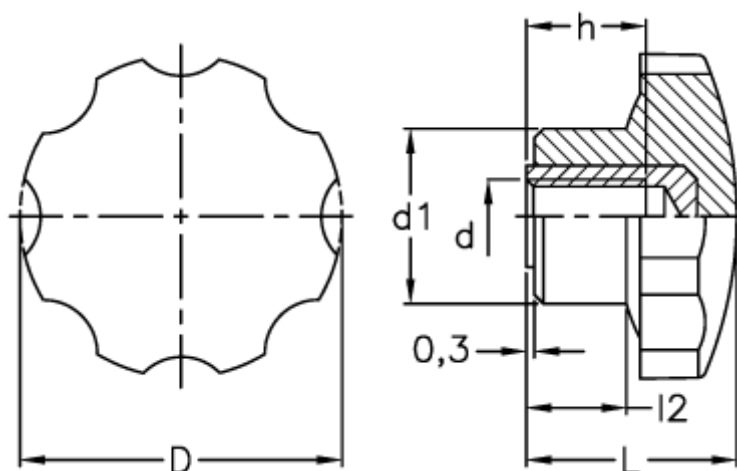

Data Sheet

Article number: 2302073021

Description: E+G Lobe knob
VH.153/25 B-M4

Measures

D	= 25
d1	= 15
d 6H	= M4
h	= 10
L	= 18
l2	= 9